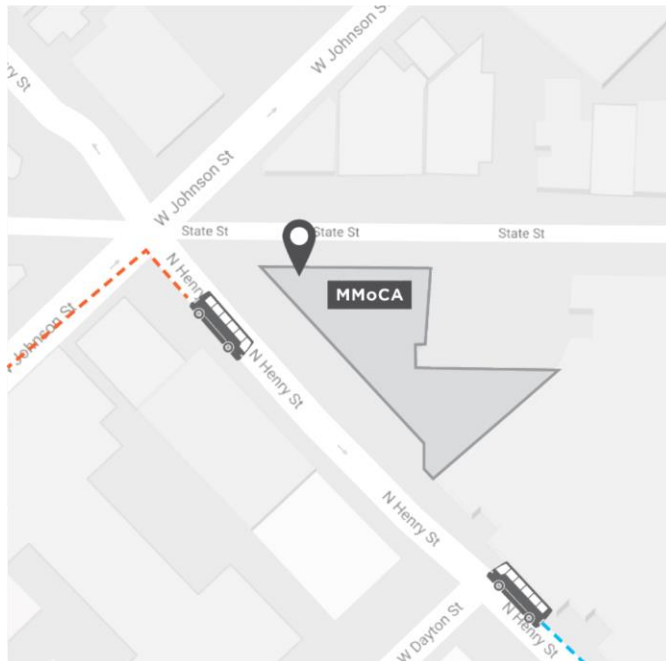

GUIDED TOURS | BUS PARKING AND DIRECTIONS

Drop-off Location

School bus drivers delivering students to the Madison Museum of Contemporary Art (MMoCA) should **park temporarily on the right side of North Henry Street**. North Henry Street is behind the museum and the Overture Center for the Arts. Students should disembark and walk around the corner to MMoCA's main entrance at 227 State Street.

School Bus Parking

The bus driver will need to move the bus to another location for the duration of the tour. MMoCA is not permitted to use meters or bag meters for school buses. **Suggestions for school bus parking** from Madison's parking division include Law Park, which is along John Nolan Drive east of Monona Terrace; and Olin Park and the Alliant Energy Center, which are south of the city along John Nolan Drive.

The bus icons above indicate where the driver may temporarily park to drop off students, coming from Johnson Street via University Ave (**red** dotted line) or Henry Street via West Washington Ave (**blue** dotted line).