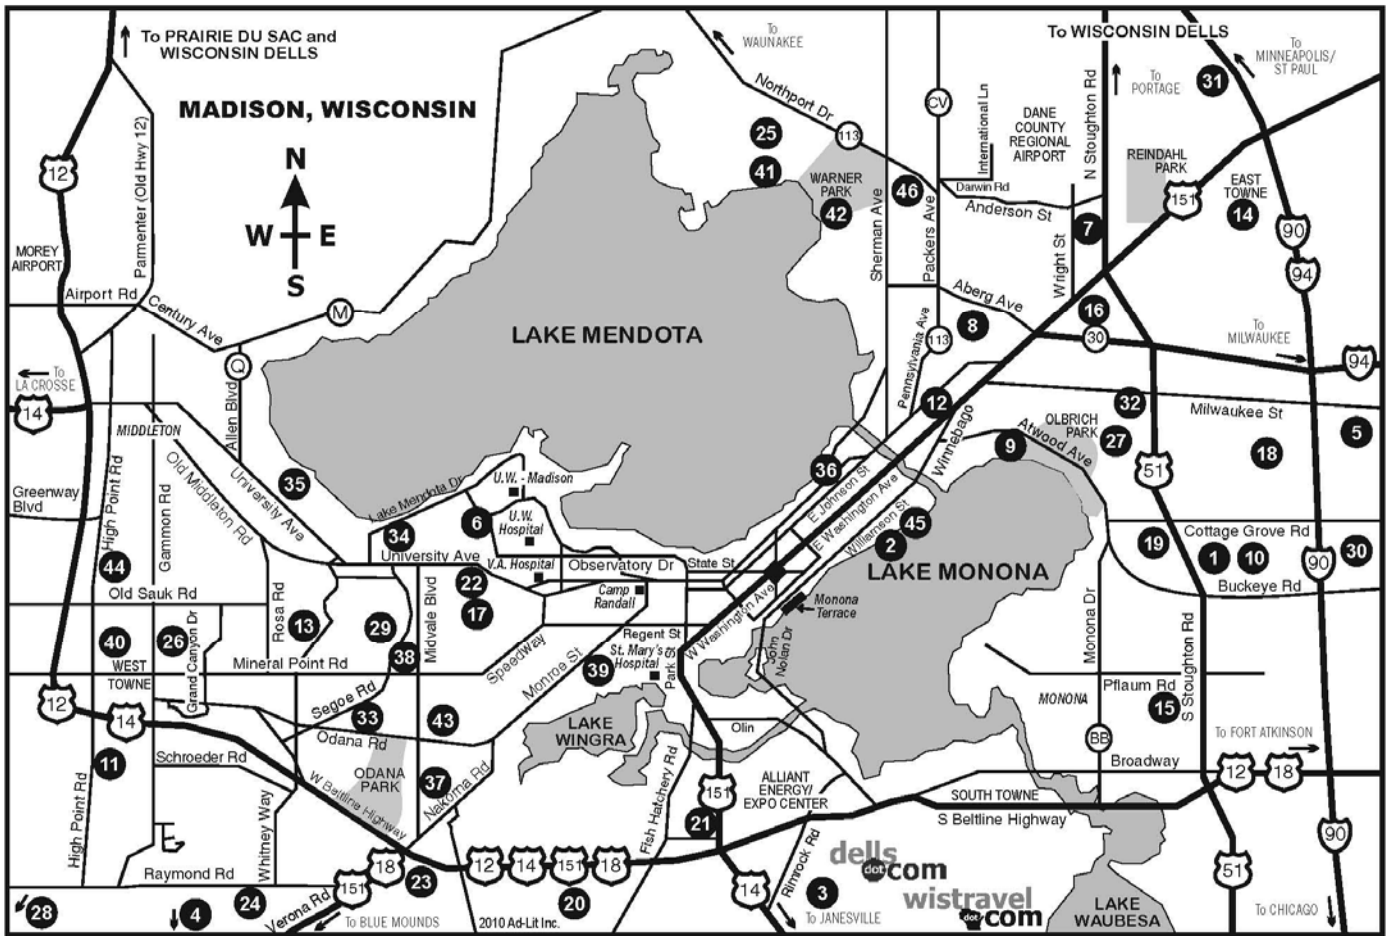

ART CART - SUMMER 2010

This map is provided under the copyright of Ad-Lit Inc., 2010. Use without the expressed written consent of Ad-Lit Inc. is strictly prohibited.

- | | | |
|---------------------------|-------------------------|------------------------|
| 1. Acewood Park | 17. Hoyt Park | 33. Segoe Park |
| 2. B.B. Clarke Beach | 18. Kennedy School | 34. Shorewood School |
| 3. Baxter Park | 19. Lake Edge Park | 35. Spring Harbor Park |
| 4. Country Grove Park | 20. Leopold School | 36. Tenney Beach |
| 5. Door Creek Park | 21. Lincoln School | 37. Thoreau School |
| 6. Eagle Heights Comm Ctr | 22. Lucia Crest Park | 38. Van Hise School |
| 7. East Madison Comm Ctr | 23. Marlborough Park | 39. Vilas Park Shoe |
| 8. Eken Park | 24. Meadowood Park | 40. Walnut Grove Park |
| 9. Elmside Circle Park | 25. Mendota School | 41. Warner Beach |
| 10. Elvehjem School | 26. Muir School | 42. Warner Park |
| 11. Elver Park | 27. Olbrich Beach | 43. Westmorland Park |
| 12. Emerson School | 28. Olson School | 44. Wexford Park |
| 13. Garner Park | 29. Rennebohm Park | 45. Willy Street Park |
| 14. Glacier Hill Park | 30. Richmond Hills Park | 46. Windom Park |
| 15. Glendale School | 31. Sandburg School | |
| 16. Hawthorne School | 32. Schenk School | |

Please call 608-204-3021 if you would like to reserve a visit for a group larger than 8, if you are concerned about weather affecting an Art Cart stop, or if you have any other questions.